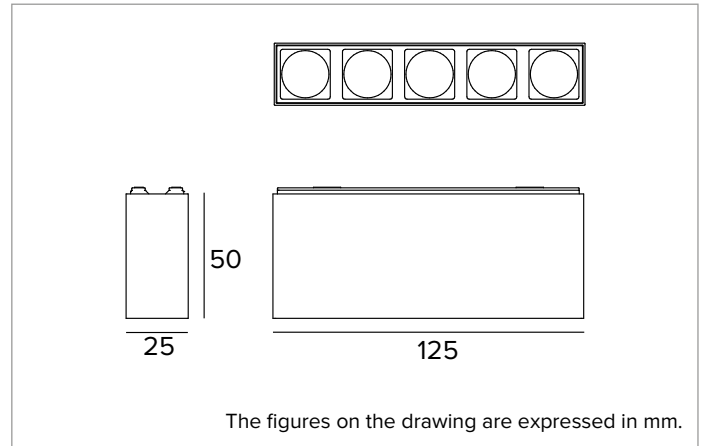

SOURCE

Hugh efficiency Ra90 LED Emitter.

Energy efficiency class: F

Nominal power: 7,3W

Nominal flux: 621lm

Colour rendering index: 90

Rf: 87.6

Rg: 103.9

CCT nominal: 2700K

SDCM: 2

Lifetime (L80/B10): >50000h tq +25°C

ILLUMINOTECHNICAL CHARACTERISTICS

The flood optical system has an acrylic lens and a black polycarbonate frame. The light is suitable for installation in work environments UGR<19 (EN12464-1).

Optic: LENS

Beam angles: FL

Optical efficiency: 75%

Fixture flux: 465lm

Luminous efficacy: 56lm/W

Photobiological safety: Compliant with RG1 low risk group

MECHANICAL CHARACTERISTICS

White painted die-cast aluminium body. Multiple fixed light, 125x25mm.

Colour and finish: Plaster white

Dimensions: 25x125mm

Weight: 0.13Kg

Version: 5X STANDARD

Degree of protection: IP20

ELECTRICAL CHARACTERISTICS

Fixture Power: 8W

Power supply: 48Vdc

Insulation Class: CLASS 3

Class F: YES

Ambient temperature: 0°C / +25°C

INSTALLATION

Extremely rapid, versatile and simple mechanical and electrical coupling system using magnets which support the fixture on the Power Track and feed power inside the fixture on all versions.

NOTES

110-277Vac version available on request.

WARRANTY

5 years.

Due to the technological evolution of the electronic components, the data provided may be updated, and as such, confirmation must be requested during the order process.

Luminous flux and power supply have +/-10% tolerances with respect to the indicated value. tq +25°C (CIE 121).

We reserve the right to make technical changes.

Targetti Sankey S.r.l.
Via Pratese, 164
50145 Firenze - Italy
Tel: +39 055 37911
targetti.com
targetti@targetti.com

CCIAA Firenze
Share Capital:
€ 500.000,00
VAT N. (IT):
01537660480
R.E.A: FI-275656

TARGETTI